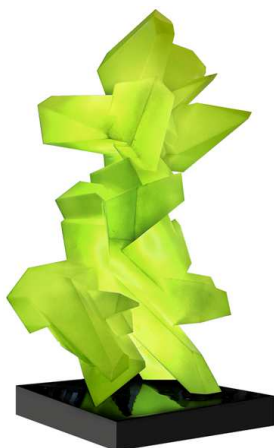

Artwork Daniele Basso

KRYSTE

SLIDEart Collection - "Sign Off Design" Exhibition

*Luca Beatrice curator at the "54° Edizione della Bien nale di Venezia" in Venice
Vittorio Sgarbi curator at the "54° Edizione della Bien nale di Venezia – Padiglione Italia" in Turin*

Ex-Ansaldo

Spazio A – via Bergognone 34

every day free entrance h 10,00 a.m. / 8,00 p.m.

Vi aspettiamo.

*Con viva cordialità.
Daniele Basso*

Glocal Design di Daniele Basso
Via Salita di Riva, 3 – 13900 Biella – Italy
Phone/fax +39 015 2523296
www.glocaldesign.it