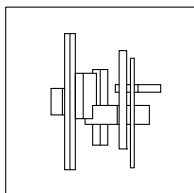

Vertical Reflection

Art Project

Le città più affascinanti oggi sono irrimediabilmente verticali. Organismi viventi che usano l'altezza per sopravvivere... Il progetto "Vertical Reflection" indaga la modernità verticale che incrocia la tradizione orizzontale; mode contro abitudini; il limite tra pubblico e personale. "Una Riflessione Verticale del viaggio dell'uomo alla ricerca del significato della vita. All'inizio il Colore: la superficie, le Domande. Poi la Forma: la Ricerca, l'Impegno, la Scelta. Quindi la Materia: le Risposte, le personali Certezze". Un gesto che incoraggia consapevolezza e ricerca dei limiti, patrimonio evolutivo dell'intera società, e tracciano il confine del cambiamento, definendo il senso della vita e dell'esistenza di ognuno di noi.

The most exciting cities today are hopelessly vertical. Living creatures climbing great heights to survive... "Vertical Reflection" project investigates vertical modernity meeting horizontal tradition, trends versus conventions, the boundary between private and public dimensions. "A Vertical Reflection of man's journey in search for the meaning of life. At first Colour – surface, questions. Then Shapes: research, commitment, choice. Then again Matter: answers, individual certainties". This artistic creation is an encouragement to reach awareness and test our limits, which represent the evolutionary heritage of society as a whole, trace the boundaries of change and disclose the future of mankind, defining the meaning of life and our own existence.

M02

OFFICE & SHOWROOM

GlocalDesign di Daniele Basso
via Salita di Riva, 3 -I- 13900 Biella (BI)
Ex-Lanificio Pria 1824

Phone +39 015 2523296
e-mail: info@danielebasso.it

www.danielebasso.it