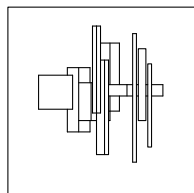

M04

OFFICE & SHOWROOM

GlocalDesign di Daniele Basso
via Salita di Riva, 3 -I- 13900 Biella (BI)
Ex-Lanificio Pria 1824

Phone +39 015 2523296
e-mail: info@danielebasso.it

www.danielebasso.it